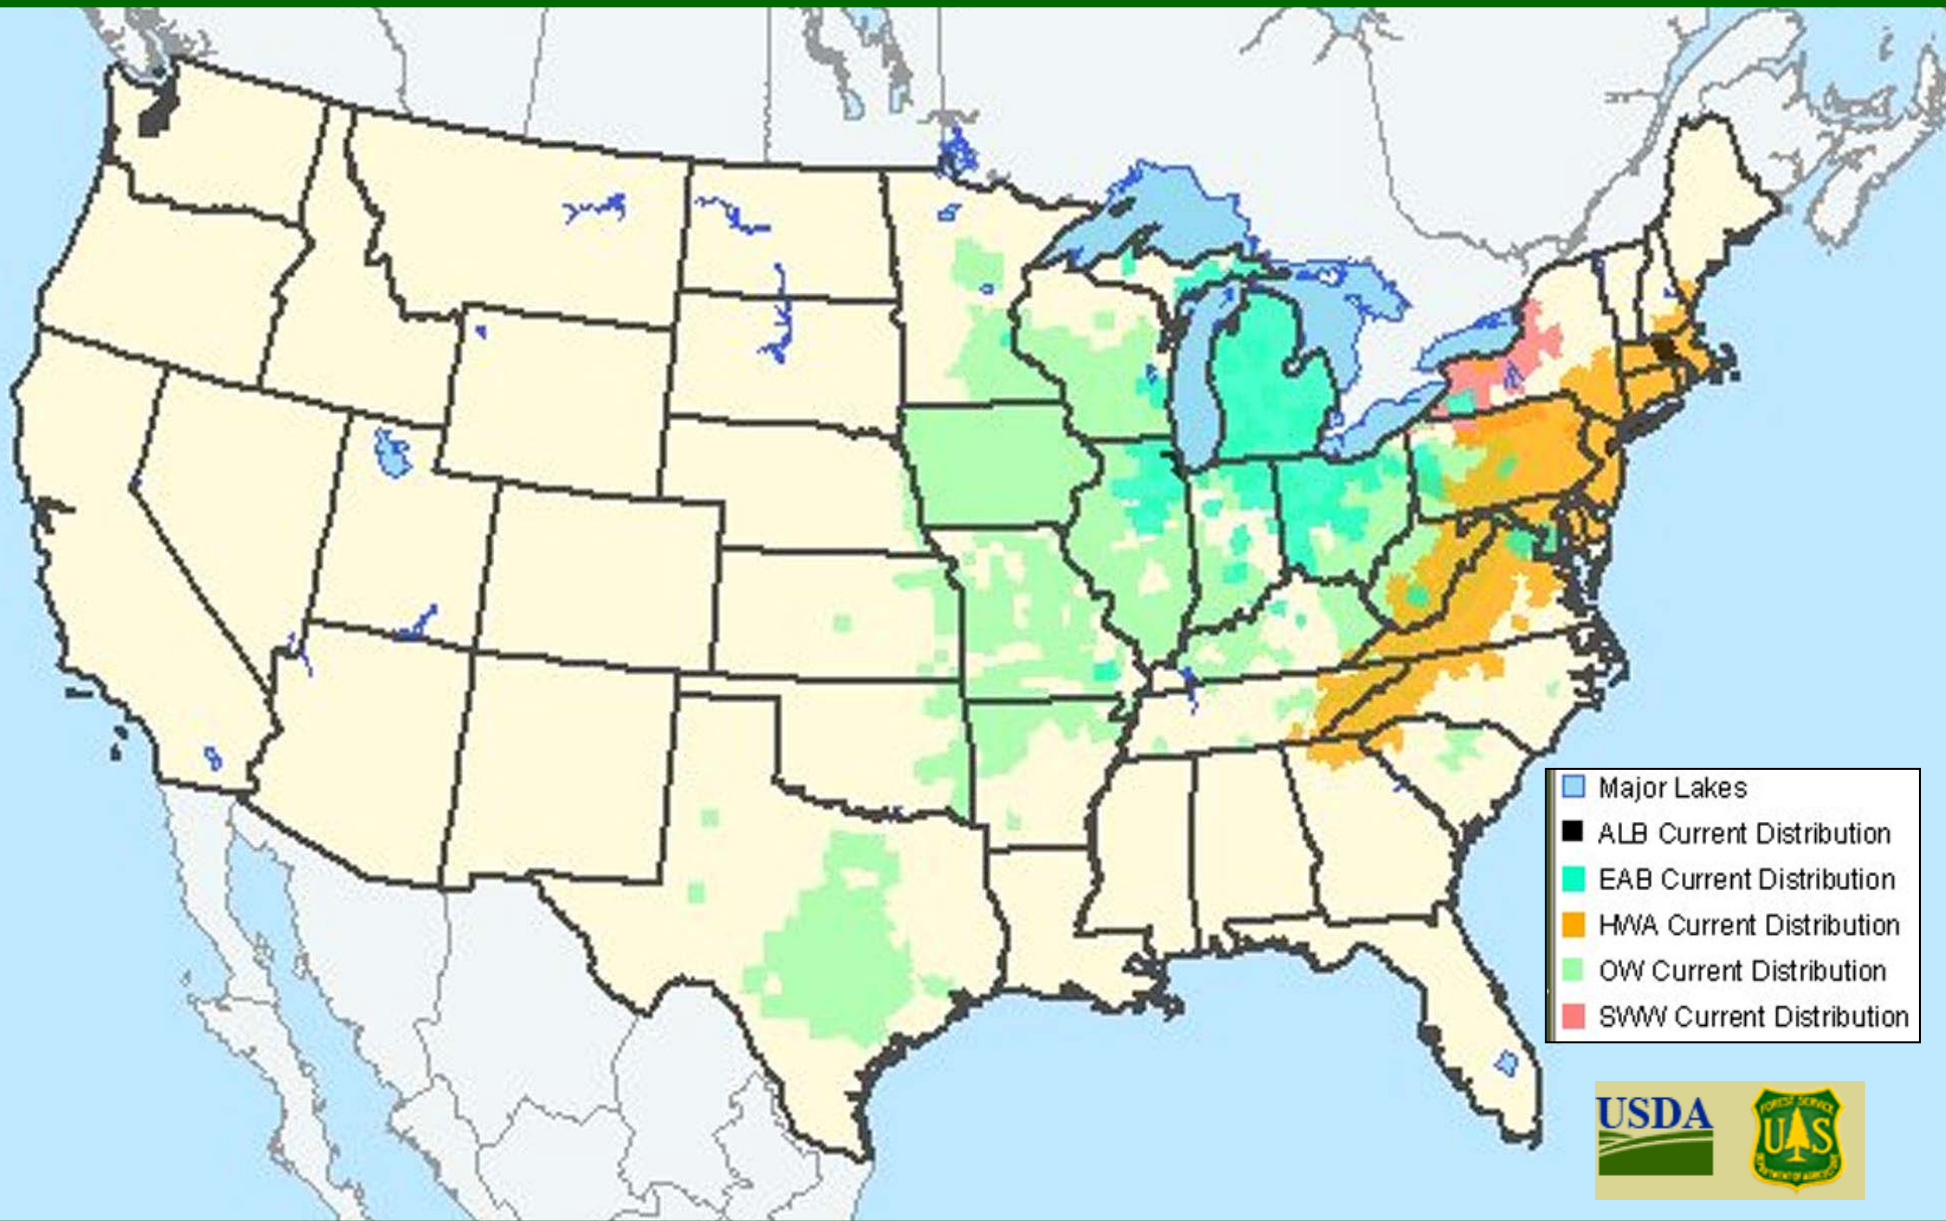

# Exotic Pests Threatening NH's Forests

Map created December 2009 by Jen Weimer, Forest Health Specialist, NH Division of Forests and Lands using the USDA Forest Service Alien Forest Pest Explorer Site: <http://svinetfc4.fs.fed.us/afpe/viewer.htm>