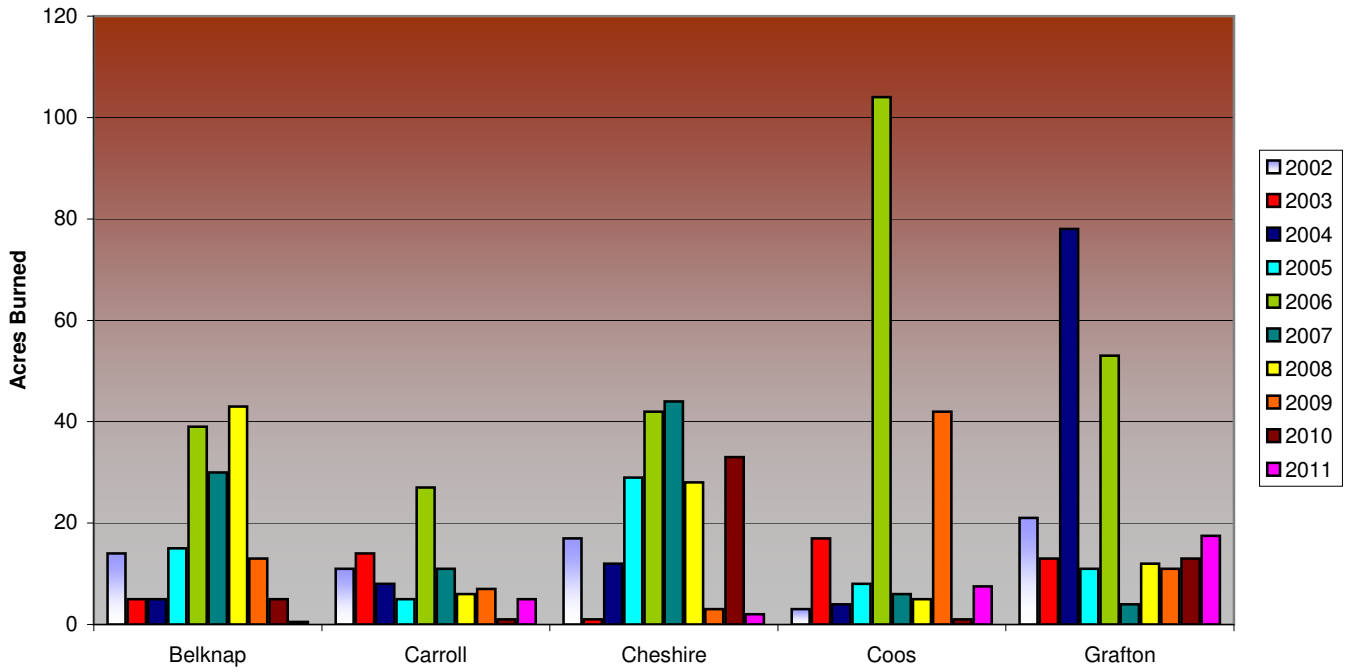

New Hampshire
Acres Burned - By County
2002-2011

New Hampshire
Acres Burned - By County
2002-2011