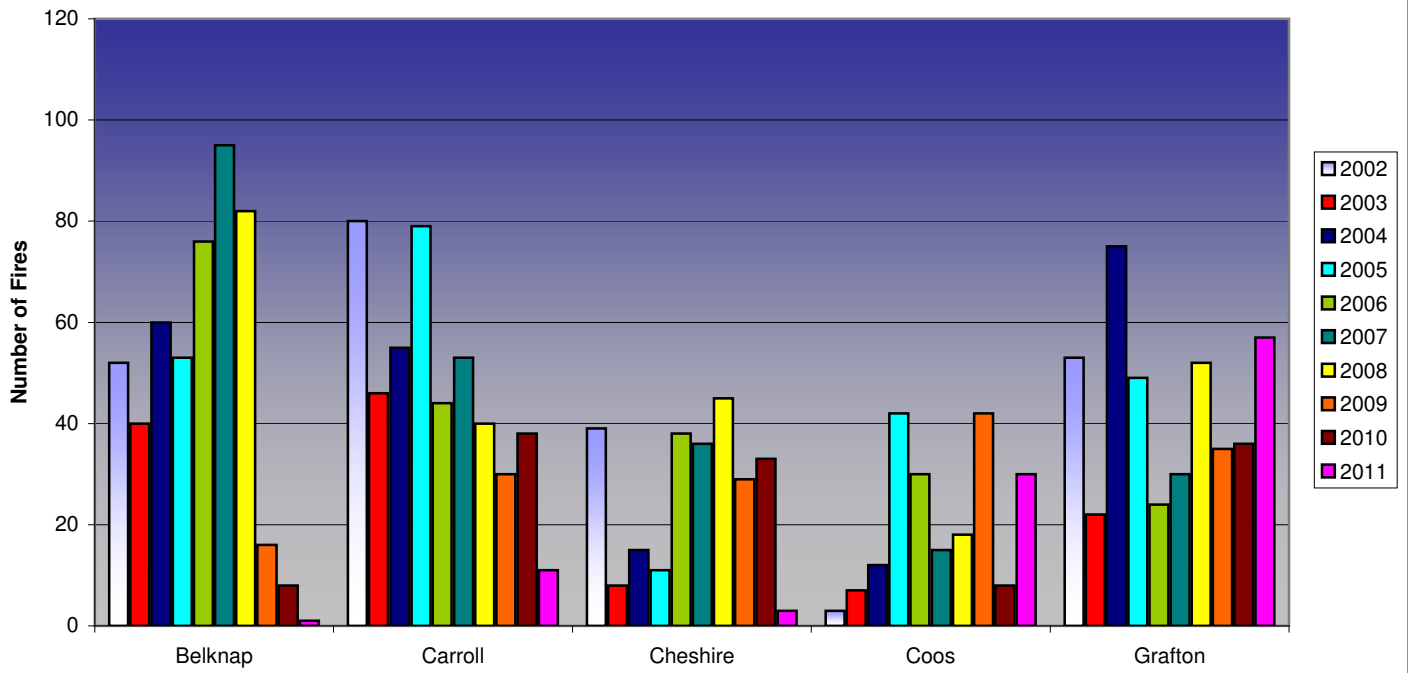

New Hampshire  
Wildland Fires - By County  
2002-2011

New Hampshire  
Wildland Fires - By County  
2002-2011