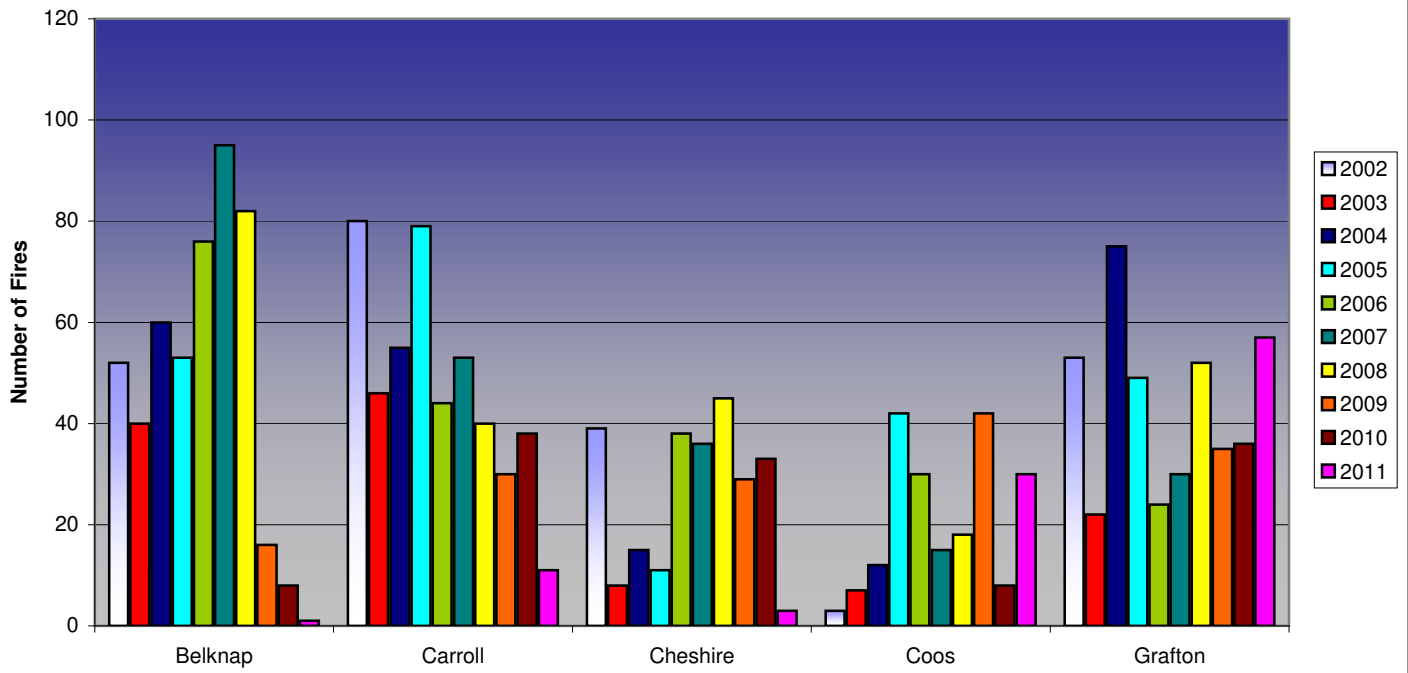

New Hampshire
Wildland Fires - By County
2002-2011

New Hampshire
Wildland Fires - By County
2002-2011