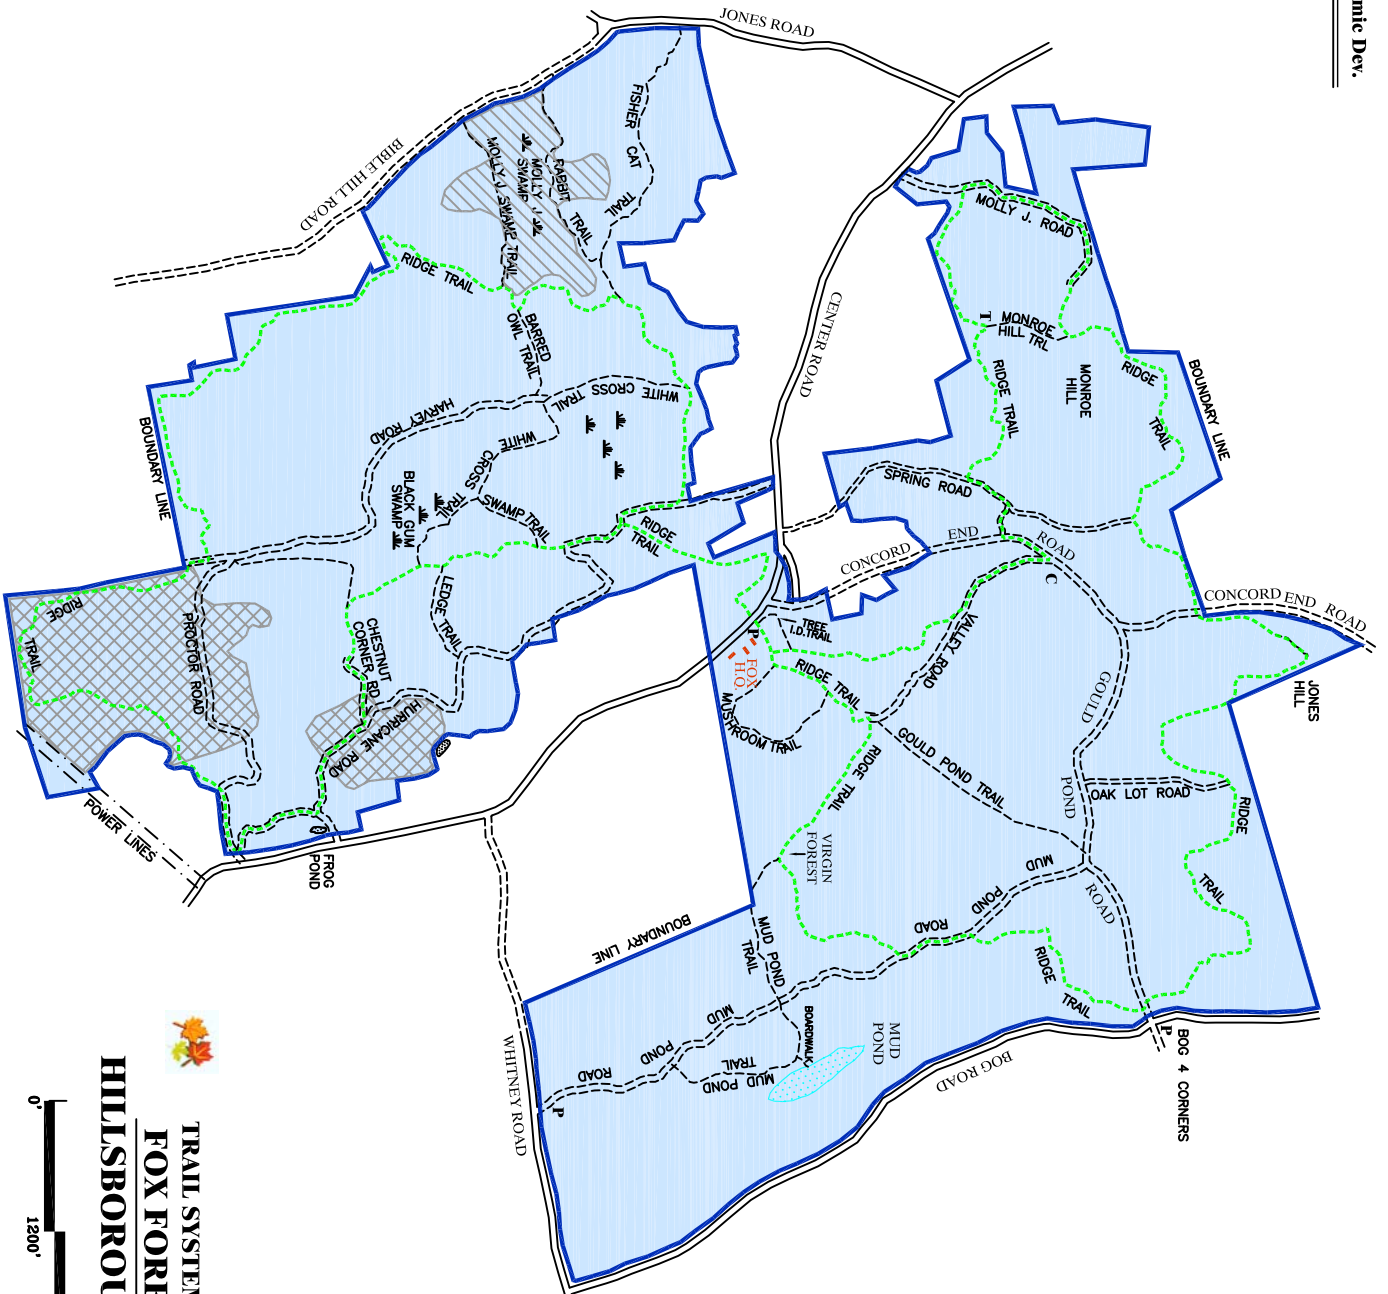

LEGEND

	PAVED ROAD
	GRAVEL ROAD
	RIDGE TRAIL
	TRAIL
	STATE BOUNDARY
	POWER LINE
	MARSH
	WATER
	PARKING
	LOOKOUT TOWER
	CENMETERY
	BUILDINGS
	MOLLY JACKSON WOODCOCK MGT. AREA
	SILVICULTURE DEMONSTRATION AREA (BIORAMA)

**TRAIL SYSTEM AT
FOX FOREST
HILLSBOROUGH, NH**