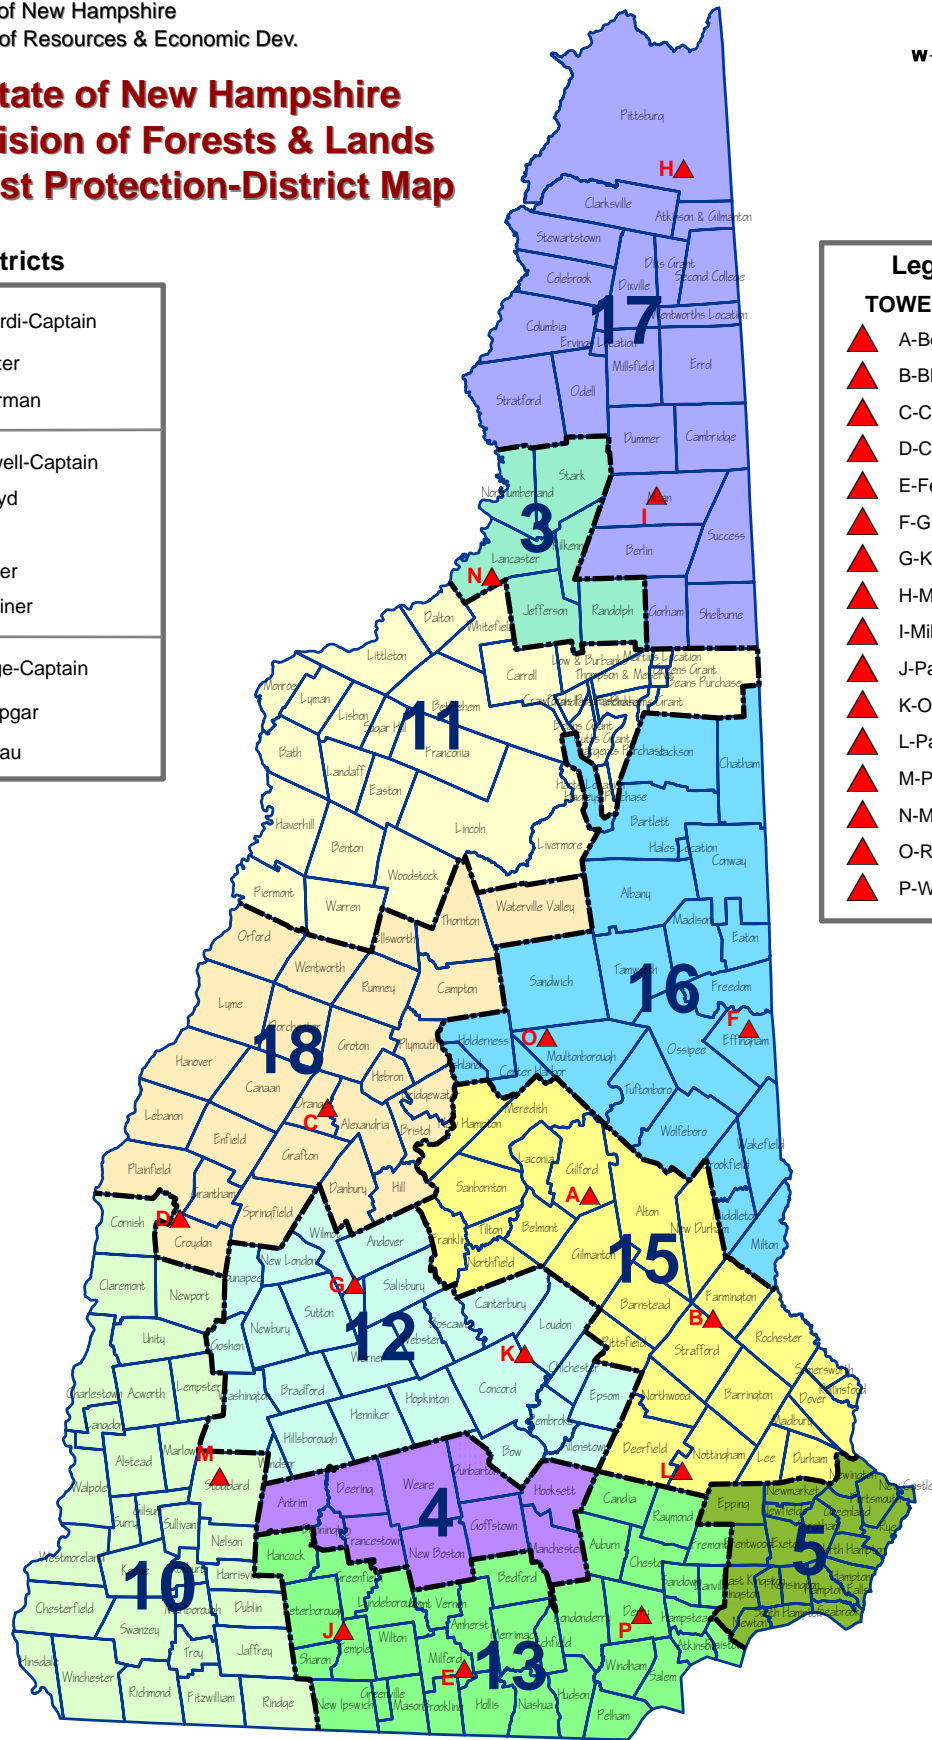

State of New Hampshire
Dept. of Resources & Economic Dev.

State of New Hampshire Division of Forests & Lands Forest Protection-District Map

Ranger Districts

	03-John Accardi-Captain
	17-Jason Huter
	11-Steve Sherman
	04-Bryan Nowell-Captain
	16-Robert Boyd
	18-Vacant
	15-Lee Gardner
	12-Douglas Miner
	05-John Dodge-Captain
	10-Matthew Apgar
	13-Neil Bilodeau

Legend	
TOWER NAME	
	A-Belknap Mt
	B-Blue Job
	C-Cardigan Mt
	D-Croydon Mt
	E-Federal Hill
	F-Green Mt
	G-Kearsarge Mt
	H-Magalloway
	I-Milan Hill
	J-Pack Monadnock
	K-Oak Hill
	L-Pawtuckaway
	M-Pitcher Mt
	N-Mt Prospect
	O-Red Hill
	P-Warner Hill

20 10 0 Miles

Revised: December, 2008